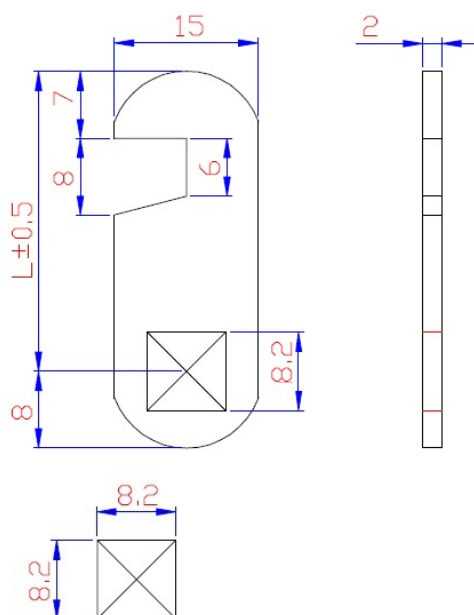

PRODUCT SHEET

Description:

Cam No. A08 F/1900 & 5250 Series, Straight Hook Cam C/E 30mm

Item number:

14.04.708-0

Units	Box	Carton	HS Code	Barcode
Pcs.	1	400	8301600090	
				5704866454254

CODE	L
A07	25
A08	30
A09	40
A10	50